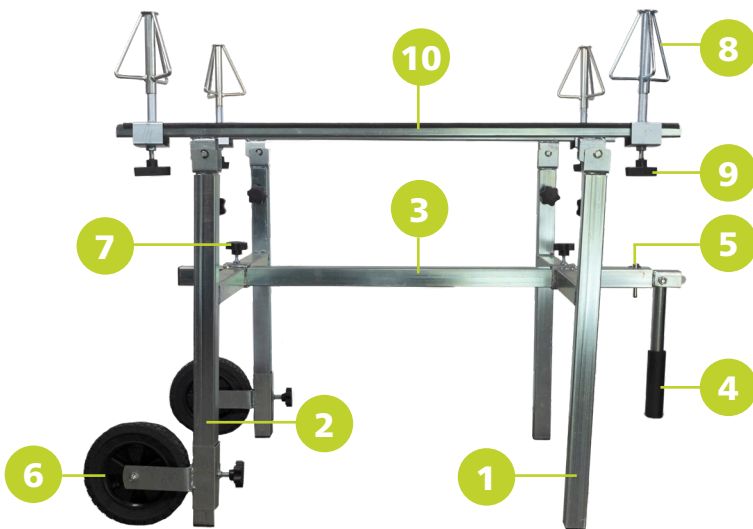

**WHEEL AND PANEL STAND**

**EQU 52**

NO.	Description	Q'ty
1	Stand Tube	2
2	Stand Extension Tube	2
3	Connect Tube	1
4	Handle	1
5	Handle Pin	1
6	8inch Wheel	2
7	Hex Knob	8
8	Rim holder	4
9	Straight Knob	4
10	Rubber Cover Strip	4