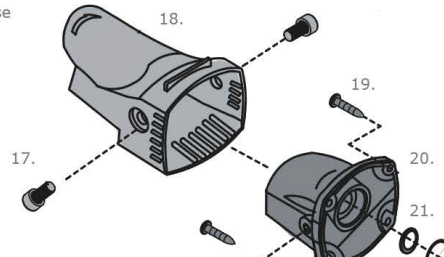

POL 55/POL 554

Assembly list

POL 55003

Head case assembly

- 17. Screw
- 18. Head case

POL 55002

Side Handle

- 16. Side handle

POL 55001

Head bearing assembly

- 2. Axis cover
- 3. Axis
- 4. Half round key
- 5. Screw
- 6. Washer
- 7. Washer
- 8. Front cover
- 9. Bearing
- 10. Retaining ring
- 11. Gap
- 12. Big gear
- 13. Gasket
- 14. Retaining ring
- 15. Bearing
- 19. Screw
- 20. Head cover
- 21. Gasket
- 22. O ring
- 23. Nut
- 24. Gear

POL 56

Polishing pad

- 1. Backing pad M14

POL 55012 (110V)

Anker assembly

- 33. Windshield
- 34. Screw
- 35. Stator
- 36. Bearing
- 37. Magnetic ring
- 38. Bearing sleeve
- 39. Housing
- 42. Carbon brush holder
- 44. Screw
- 45. Spring

- 41. Carbon brush
- Serial number before 201804001 : POL 55552

POL 55008 (240V)

Speed regulator Assembly

- 46. Speed governor
- 43. Inductance

POL 55013 (110V)

Speed regulator Assembly

- 46. Speed governor