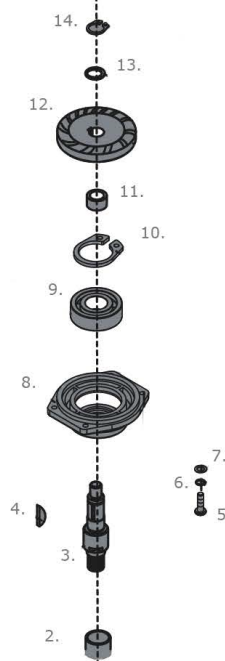

POL 55/POL 554

Assembly list

POL 55003

Head case assembly

- 17. Screw
- 18. Head case

POL 55002

Side Handle

- 16. Side handle

POL 55001

Head bearing assembly

- 2. Axis cover
- 3. Axis
- 4. Half round key
- 5. Screw
- 6. Washer
- 7. Washer
- 8. Front cover
- 9. Bearing
- 10. Retaining ring
- 11. Gap
- 12. Big gear
- 13. Gasket
- 14. Retaining ring
- 15. Bearing
- 19. Screw
- 20. Head cover
- 21. Gasket
- 22. O ring
- 23. Nut
- 24. Gear

POL 56

Polishing pad

- 1. Backing pad M14

POL 55012 (110V)

Anker assembly

- 33. Windshield
- 34. Screw
- 35. Stator
- 36. Bearing
- 37. Magnetic ring
- 38. Bearing sleeve
- 39. Housing
- 42. Carbon brush holder
- 44. Screw
- 45. Spring

POL 55004 (240V)

Anker assembly

- 25. Bearing
- 26. Axis
- 27. Gear
- 15. Bearing
- 28. Gasket
- 29. Middle cover
- 30. O ring
- 31. Bearing
- 32. Armature

POL 55011 (110V)

Anker assembly

- 25. Bearing
- 26. Axis
- 27. Gear
- 15. Bearing
- 28. Gasket
- 29. Middle cover
- 30. O ring
- 31. Bearing
- 32. Armature