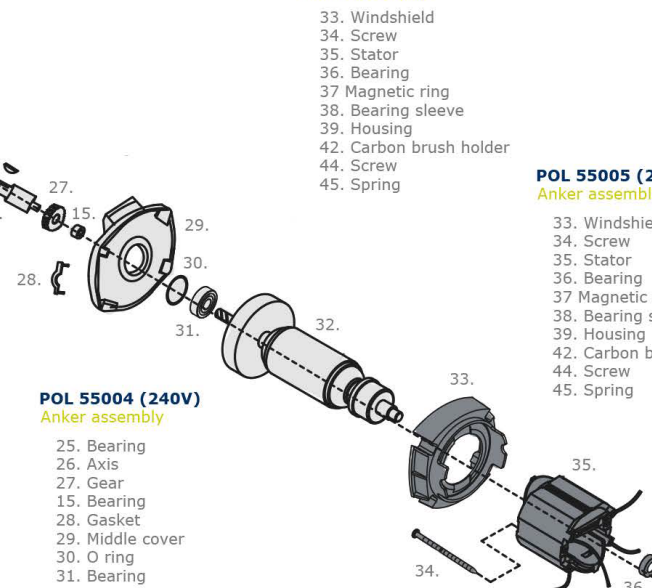

POL 55001

Head bearing assembly

- 2. Axis cover
- 3. Axis
- 4. Half round key
- 5. Screw
- 6. Washer
- 7. Washer
- 8. Front cover
- 9. Bearing
- 10. Retaining ring
- 11. Gap
- 12. Big gear
- 13. Gasket
- 14. Retaining ring
- 15. Bearing
- 19. Screw
- 20. Head cover
- 21. Gasket
- 22. O ring
- 23. Nut
- 24. Gear

POL 56

Polishing pad

- 1. Backing pad M14

POL 55012 (110V)

Anker assembly

- 33. Windshield
- 34. Screw
- 35. Stator
- 36. Bearing
- 37. Magnetic ring
- 38. Bearing sleeve
- 39. Housing
- 42. Carbon brush holder
- 44. Screw
- 45. Spring

POL 55004 (240V)

Anker assembly

- 25. Bearing
- 26. Axis
- 27. Gear
- 15. Bearing
- 28. Gasket
- 29. Middle cover
- 30. O ring
- 31. Bearing
- 32. Armature

POL 55011 (110V)

Anker assembly

- 25. Bearing
- 26. Axis
- 27. Gear
- 15. Bearing
- 28. Gasket
- 29. Middle cover
- 30. O ring
- 31. Bearing
- 32. Armature

POL 55005 (240V)

Anker assembly

- 33. Windshield
- 34. Screw
- 35. Stator
- 36. Bearing
- 37. Magnetic ring
- 38. Bearing sleeve
- 39. Housing
- 42. Carbon brush holder
- 44. Screw
- 45. Spring

POL 55015 (Only for 240V)