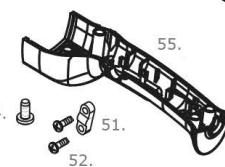

POL 55005 (240V)

Anker assembly

- 33. Windshield
- 34. Screw
- 35. Stator
- 36. Bearing
- 37. Magnetic ring
- 38. Bearing sleeve
- 39. Housing
- 42. Carbon brush holder
- 44. Screw
- 45. Spring

POL 55015 (Only for 240V)

Capacitance

- 49. Capacitance

POL 55016

Switch assembly

- 50. Switch
- 53. Switch

POL 55017

Base handler assembly

- 51. Plate
- 52. Screw
- 54. Screw
- 55. Under handle