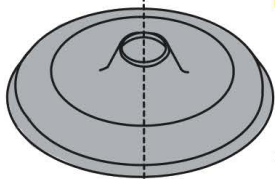

1. **POL 56**
   Polishing pad
1. Backing pad M14