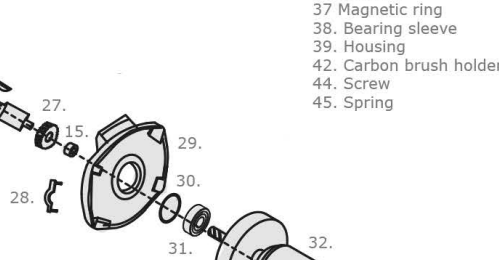

POL 55/POL 554

Assembly list

- POL 55003**
Head case assembly
- 17. Screw
 - 18. Head case

- POL 55002**
Side Handle
- 16. Side handle

- POL 55001**
Head bearing assembly

- 2. Axis cover
- 3. Axis
- 4. Half round key
- 5. Screw
- 6. Washer
- 7. Washer
- 8. Front cover
- 9. Bearing
- 10. Retaining ring
- 11. Gap
- 12. Big gear
- 13. Gasket
- 14. Retaining ring
- 15. Bearing
- 19. Screw
- 20. Head cover
- 21. Gasket
- 22. O ring
- 23. Nut
- 24. Gear

- POL 56**
Polishing pad
- 1. Backing pad M14

- POL 55012 (110V)**
Anker assembly

- 33. Windshield
- 34. Screw
- 35. Stator
- 36. Bearing
- 37. Magnetic ring
- 38. Bearing sleeve
- 39. Housing
- 42. Carbon brush holder
- 44. Screw
- 45. Spring

- POL 55004 (240V)**
Anker assembly

- 25. Bearing
- 26. Axis
- 27. Gear
- 15. Bearing
- 28. Gasket
- 29. Middle cover
- 30. O ring
- 31. Bearing
- 32. Armature

- POL 55011 (110V)**
Anker assembly

- 25. Bearing
- 26. Axis
- 27. Gear
- 15. Bearing
- 28. Gasket
- 29. Middle cover
- 30. O ring
- 31. Bearing
- 32. Armature