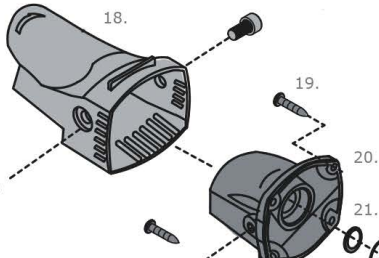

POL 55/POL 554

Assembly list

- POL 55003**
Head case assembly
- 17. Screw
 - 18. Head case

- POL 55002**
Side Handle
- 16. Side handle

- POL 55001**
Head bearing assembly

- 2. Axis cover
- 3. Axis
- 4. Half round key
- 5. Screw
- 6. Washer
- 7. Washer
- 8. Front cover
- 9. Bearing
- 10. Retaining ring
- 11. Gap
- 12. Big gear
- 13. Gasket
- 14. Retaining ring
- 15. Bearing
- 19. Screw
- 20. Head cover
- 21. Gasket
- 22. O ring
- 23. Nut
- 24. Gear

- POL 56**
Polishing pad
- 1. Backing pad M14

- POL 55012 (110V)**
Anker assembly

- 33. Windshield
- 34. Screw
- 35. Stator
- 36. Bearing
- 37. Magnetic ring
- 38. Bearing sleeve
- 39. Housing
- 42. Carbon brush holder
- 44. Screw
- 45. Spring

- POL 55004 (240V)**
Anker assembly

- 25. Bearing
- 26. Axis
- 27. Gear
- 15. Bearing
- 28. Gasket
- 29. Middle cover
- 30. O ring
- 31. Bearing
- 32. Armature

- POL 55011 (110V)**
Anker assembly

- 25. Bearing
- 26. Axis
- 27. Gear
- 15. Bearing
- 28. Gasket
- 29. Middle cover
- 30. O ring
- 31. Bearing
- 32. Armature

- POL 55005 (240V)**
Anker assembly

- 33. Windshield
- 34. Screw
- 35. Stator
- 36. Bearing
- 37. Magnetic ring
- 38. Bearing sleeve
- 39. Housing
- 42. Carbon brush holder
- 44. Screw
- 45. Spring

- POL 55015 (Only for 240V)**
Capacitance
- 49. Capacitance