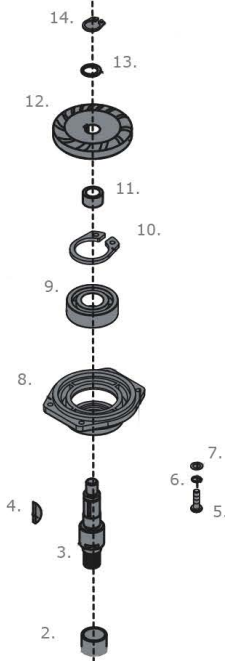

POL 55/POL 554

Assembly list

- POL 55003**
Head case assembly
- 17. Screw
 - 18. Head case

- POL 55002**
Side Handle
- 16. Side handle

- POL 55001**
Head bearing assembly

- 2. Axis cover
- 3. Axis
- 4. Half round key
- 5. Screw
- 6. Washer
- 7. Washer
- 8. Front cover
- 9. Bearing
- 10. Retaining ring
- 11. Gap
- 12. Big gear
- 13. Gasket
- 14. Retaining ring
- 15. Bearing
- 19. Screw
- 20. Head cover
- 21. Gasket
- 22. O ring
- 23. Nut
- 24. Gear

- POL 56**
Polishing pad
- 1. Backing pad M14

- POL 55012 (110V)**
Anker assembly

- 33. Windshield
- 34. Screw
- 35. Stator
- 36. Bearing
- 37. Magnetic ring
- 38. Bearing sleeve
- 39. Housing
- 42. Carbon brush holder
- 44. Screw
- 45. Spring

- POL 55004 (240V)**
Anker assembly

- 25. Bearing
- 26. Axis
- 27. Gear
- 15. Bearing
- 28. Gasket
- 29. Middle cover
- 30. O ring
- 31. Bearing
- 32. Armature

- POL 55011 (110V)**
Anker assembly

- 25. Bearing
- 26. Axis
- 27. Gear
- 15. Bearing
- 28. Gasket
- 29. Middle cover
- 30. O ring
- 31. Bearing
- 32. Armature

- POL 55005 (240V)**
Anker assembly

- 33. Windshield
- 34. Screw
- 35. Stator
- 36. Bearing
- 37. Magnetic ring
- 38. Bearing sleeve
- 39. Housing
- 42. Carbon brush holder
- 44. Screw
- 45. Spring

- POL 55015 (Only for 240V)**
Capacitance
- 49. Capacitance