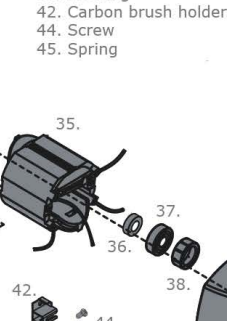

- POL 56**
Polishing pad
- 1. Backing pad M14

- POL 55012 (110V)**
Anker assembly

- 33. Windshield
- 34. Screw
- 35. Stator
- 36. Bearing
- 37. Magnetic ring
- 38. Bearing sleeve
- 39. Housing
- 42. Carbon brush holder
- 44. Screw
- 45. Spring

- POL 55004 (240V)**
Anker assembly

- 25. Bearing
- 26. Axis
- 27. Gear
- 15. Bearing
- 28. Gasket
- 29. Middle cover
- 30. O ring
- 31. Bearing
- 32. Armature

- POL 55011 (110V)**
Anker assembly

- 25. Bearing
- 26. Axis
- 27. Gear
- 15. Bearing
- 28. Gasket
- 29. Middle cover
- 30. O ring
- 31. Bearing
- 32. Armature

- POL 55005 (240V)**
Anker assembly

- 33. Windshield
- 34. Screw
- 35. Stator
- 36. Bearing
- 37. Magnetic ring
- 38. Bearing sleeve
- 39. Housing
- 42. Carbon brush holder
- 44. Screw
- 45. Spring

- POL 55015 (Only for 240V)**
Capacitance
- 49. Capacitance

- POL 55016**
Switch assembly
- 50. Switch
 - 53. Switch

- POL 55017**
Base handler assembly

- 51. Plate
- 52. Screw
- 54. Screw
- 55. Under handle

- POL 55014**
Wrench
- 56. Wrench

- POL 55006**
Up handle
- 40. Up handle